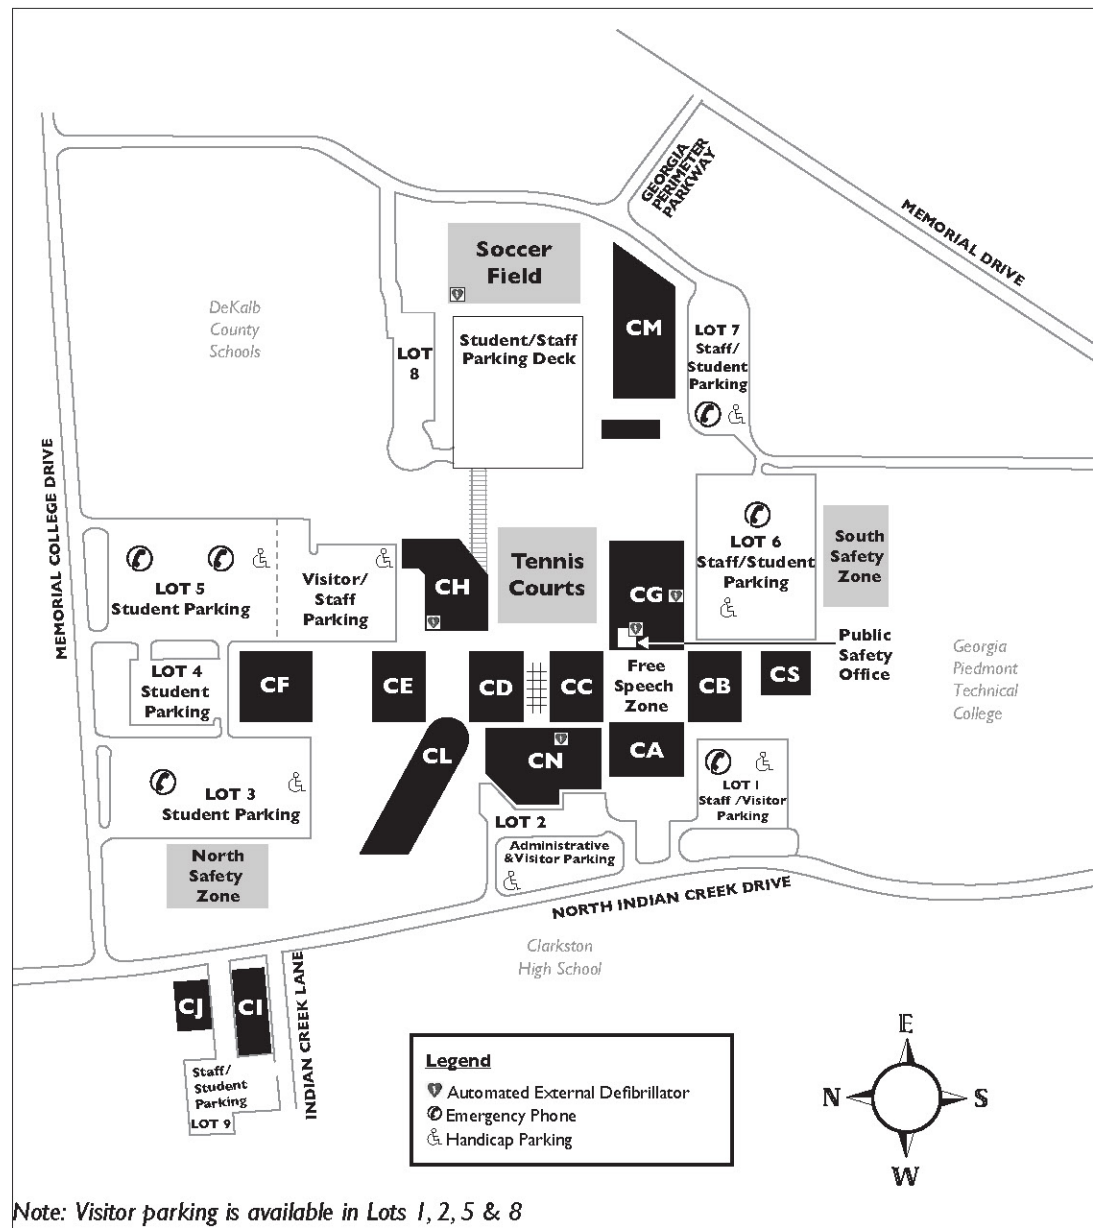

Welcome to the

CLARKSTON CAMPUS

Georgia Perimeter College is tobacco-free and smoke-free. Please visit tobaccofree.gpc.edu for additional information.

Note: Visitor parking is available in Lots 1, 2, 5 & 8

CA
Foreign Language/ESL
Mail Room
QEP-Quality Enhancement Plan

CB
Business/Social Science
The Collegian
Disability Services
Leadership Academy
Learning & Tutoring Center
Recruitment
Student Development and Special Programs
TRIO – Student Support Services

CC
DECA – DeKalb Early College Academy
Dual Enrollment
Science

CD
Gateway to College Academy
Sign Language Interpreting Program

CE
English
Honors Program
Humanities

CF
Fine Arts and Humanities
Marvin Cole Auditorium (Use south entrance.)
Media Design Lab
Performance Studio (Use north entrance.)

CG
Gymnasium
Health and Wellness
Physical Education
Public Safety
Parking Permits
Swimming Pool
Weight Room

CH
English
International Student Admissions & Advising
Mathematics
MESA
Military Outreach Center
Nursing
Student Health Center
Testing Center
TRIO – Upward Bound