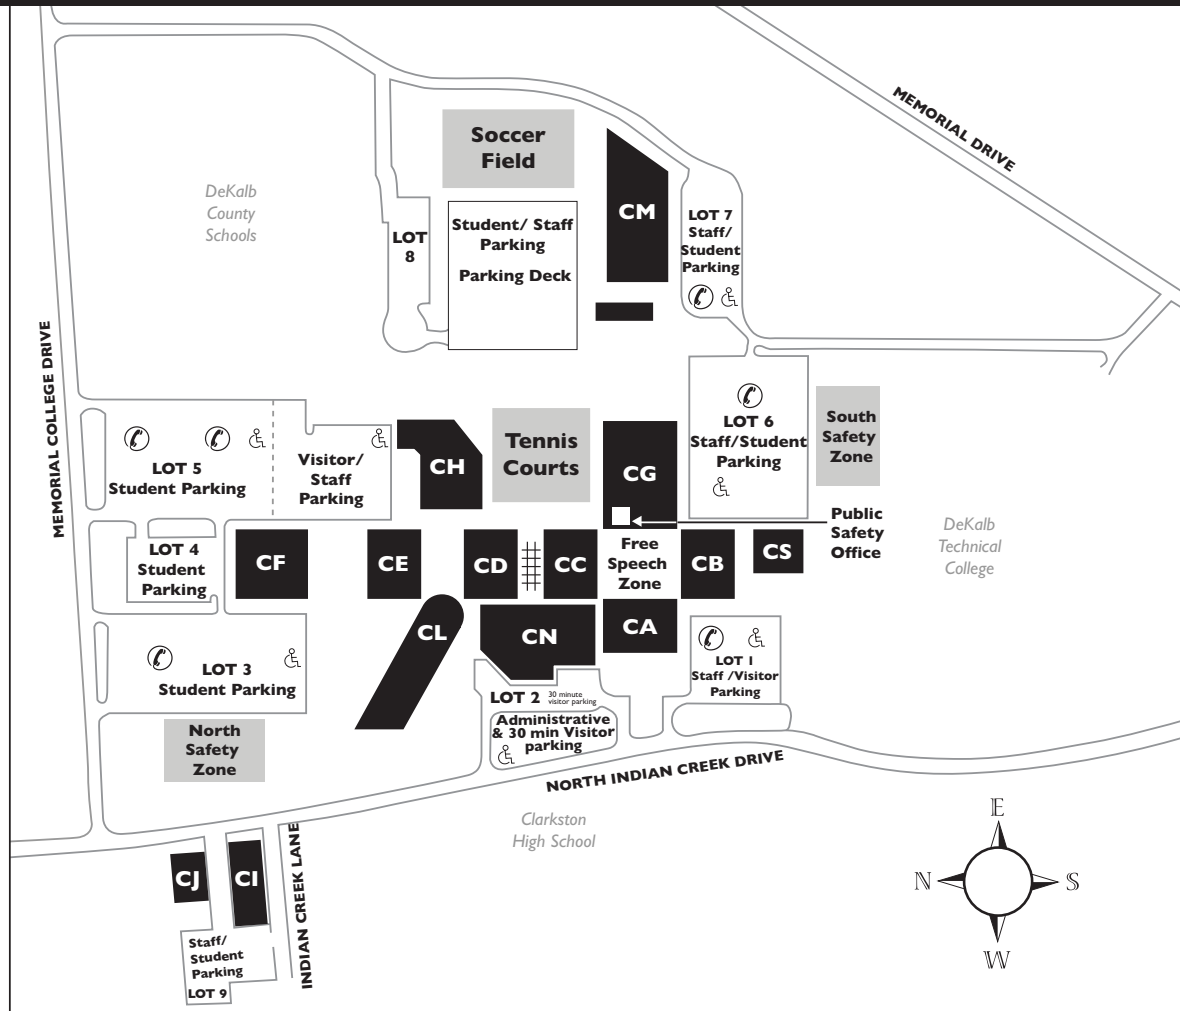

GEORGIA PERIMETER COLLEGE • CLARKSTON CAMPUS

CA Center for International Education/Study Abroad Center for Teaching and Learning Foreign Language/ESL Mail Room	CE Learning & Tutoring Center Recruitment and Special Programs TRIO Student Support Services Classrooms	CD Sign Language Interpreting Program Classrooms	CH College Financial Aid and Veteran Affairs Humanities International Student Admissions and Advising Mathematics Nursing Testing Center	CI Nursing Public Safety Admin and Comm	CN Admissions Advising, Counseling & Retention Services Book Store Campuscafe Center for Civic Engagement and Service Learning Deans of Academic and Student Services Enrollment & Registration Services	CS ID Services Student Center Student Financial Services Student Government Association Student Life Auxiliary Services Printing Services Textbook Pickup for online Students (Outside back of building)
CB Business/Social Science The Collegian Disability Services Health and Wellness Leadership Academy	CF Computer Lab DECA Gateway to College Science Classrooms	CE Dual Enrollment Honors Humanities	CL GPC Online JCLRC Auditorium Jim Cherry Learning Resources Center Media Services	CM College Services Plant Operations		
CJ Public Safety	CG Gymnasium	CL College Financial Aid and Veteran Affairs	CA College Services			
CI Public Safety	CH College Financial Aid and Veteran Affairs	CD Sign Language Interpreting Program	CB College Services			
CL GPC Online	CE Dual Enrollment	CE Dual Enrollment	CA College Services			
CM College Services	CF Computer Lab	CF Computer Lab	CB College Services			
	CG Gymnasium	CG Gymnasium	CA College Services			
	CH College Financial Aid and Veteran Affairs	CH College Financial Aid and Veteran Affairs	CA College Services			
	CL GPC Online	CL GPC Online	CA College Services			
	CN Admissions	CN Admissions	CA College Services			
	CS ID Services	CS ID Services	CA College Services			